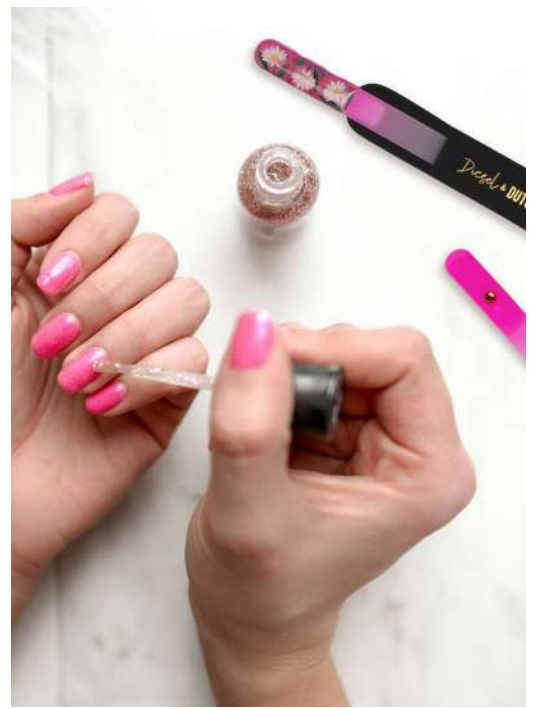

NGL007
Bushland Botanicals Glass Nail
Australian floral design featuring proteas and golden banksias, off a beautiful soft teal blue base
Product Size: 150 x 22 x 5mm
Pack Qty: 6pcs | Ctn Qty: 288pcs
SRP: $14.99

NGL008
Berrylicious Glass Nail File
Playful design featuring juicy red and pink strawberries, off a soft comforting peach base
Product Size: 150 x 22 x 5mm
Pack Qty: 6pcs | Ctn Qty: 288pcs
SRP: $14.99

Manicure Sets

Double-sided Nail File & Buffer Sets

MAN001
Manicure Purse
Assorted Designs
Pocket sized manicure case with 6 tools. The product is sold as a 12 piece assorted prepack featuring 3 different designs packed neatly into a counter tray (4pcs of each design)
SRT Size: 190 x 290 x 165mm
Product Size: 75 x 120 x 23mm
Pack Qty: 12pcs | Ctn Qty: 48pcs | SRP: $24.99

NFB001
Double-sided Nail File & Buffer 2pk
Assorted Designs
Nail file one side, nail buffer the other.
The product is sold as a 24 piece assorted prepack featuring 3 different designs packed neatly into a counter tray (8pcs of each design)
SRT Size: 210 x 135 x 90mm
Product Size: 170 x 22 x 22mm
Pack Qty: 24pcs | Ctn Qty: 144pcs | SRP: $9.99