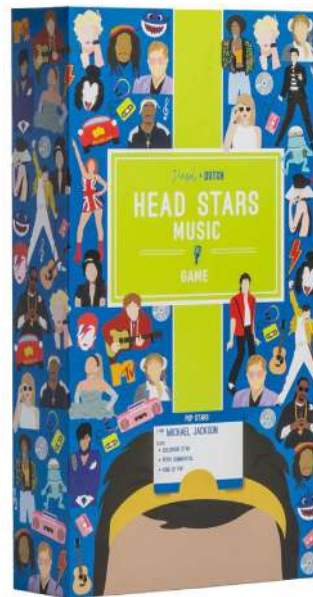

HST002 Music Head Stars

Includes 100 Australian Head Stars cards featuring famous pop, rock, hip hop, R&B, rap and country singers and song titles.

Product Size: 296 x 160 x 56mm

Pack Qty: 4pcs | **Ctn Qty:** 16pcs

SRP: $39.99