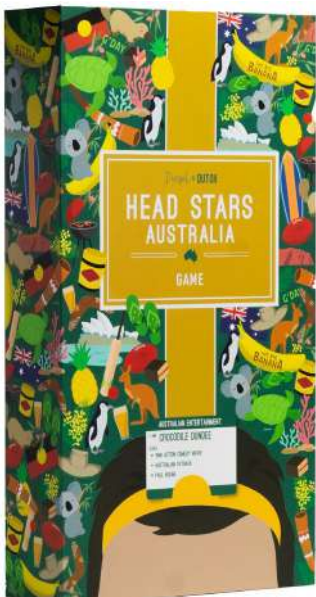

HST001 Australian Head Stars

Includes 100 Australian Head Stars cards featuring famous Aussie people, places, objects, TV shows and beloved movies.

Product Size: 296 x 160 x 56mm

Pack Qty: 4pcs | **Ctn Qty:** 16pcs

SRP: $39.99