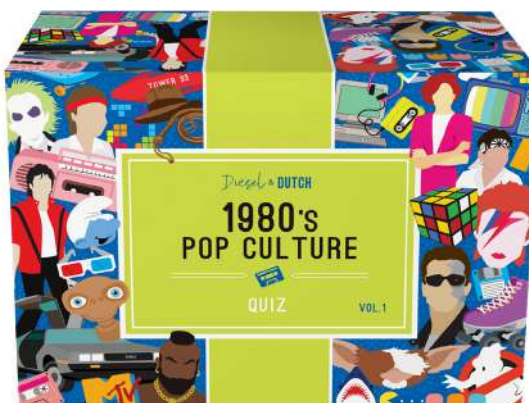

TRI010

1990's Pop Culture Trivia Box

145 quiz cards from a decade that brought us the King of Pop, hip hop, neon colours and acid wash jeans

Product Size: 100 x 134 x 62mm

Pack Qty: 4pcs | **Ctn Qty:** 24pcs | **SRP:** $19.99